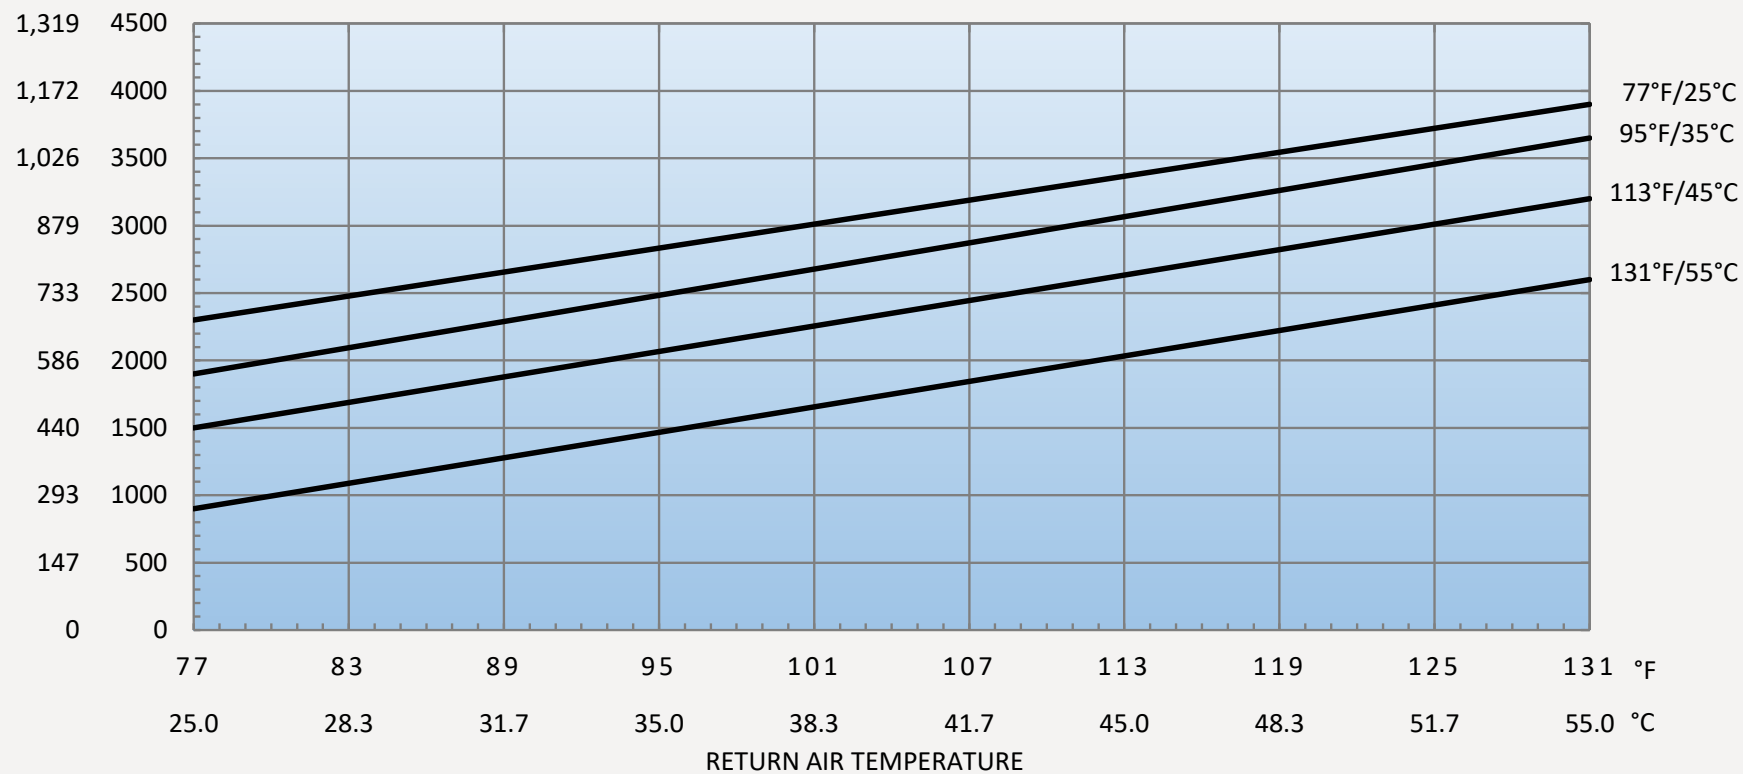

# IQ2500TXS 120V/60HZ CAPACITY CHART

WATTS BTU/HR

AMBIENT TEMPERATURE

# IQ2500TXS 230V/60HZ CAPACITY CHART

WATTS BTU/HR